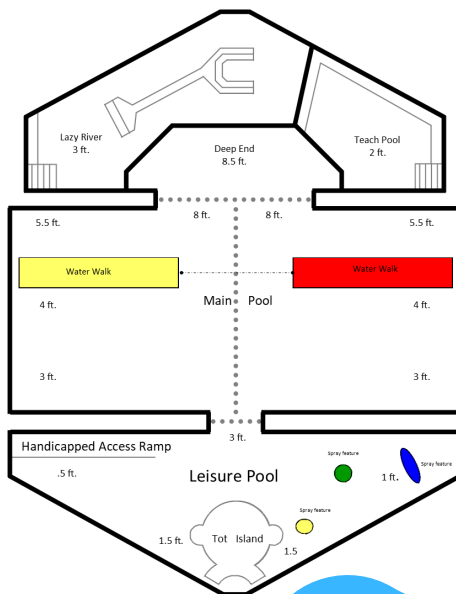

MOUNTLAKE TERRACE
RECREATION & PARKS

FACILITY RENTALS

Pool Rentals

FULL POOL OPTION:

200 maximum swimmers

	Resident	Non-Res
1- 50 Swimmers	\$240	\$255
51-120 Swimmers	\$265	\$280
121-200 Swimmers	\$290	\$305

HALF POOL OPTION:

40 swimmers per side maximum

	Resident	Non-Res
1-20 Swimmers	\$145	\$155
21-40 Swimmers	\$160	\$170
Add on:		
Lazy River 1/2 hour	\$40	\$45

POOL RENTAL TIMES

Friday	Saturday	Sunday
6:15-7:15 pm	2:55-3:55 pm	2:55-3:55 pm
	4:00-5:00 pm	4:00-5:00 pm
	5:05-6:05 pm	

Recreation Pavilion
5303 228th St. SW
Mountlake Terrace WA 98043
425.776.9173
WWW.MLTREC.COM

FACILITY RENTALS

Room Rentals & Packages

Room Rentals

Riverview Room: Capacity: 50 people,
can be combined with Arctic Room to accommodate 75 people

Resident \$82 Non-Resident \$87

Arctic Room: Capacity: 25 people

Resident \$72 Non-Resident \$77

Jungle Room: Capacity: 40 people

Resident \$77 Non-Resident \$82

Center Court: Capacity: 35 people

Resident \$77 Non-Resident \$82